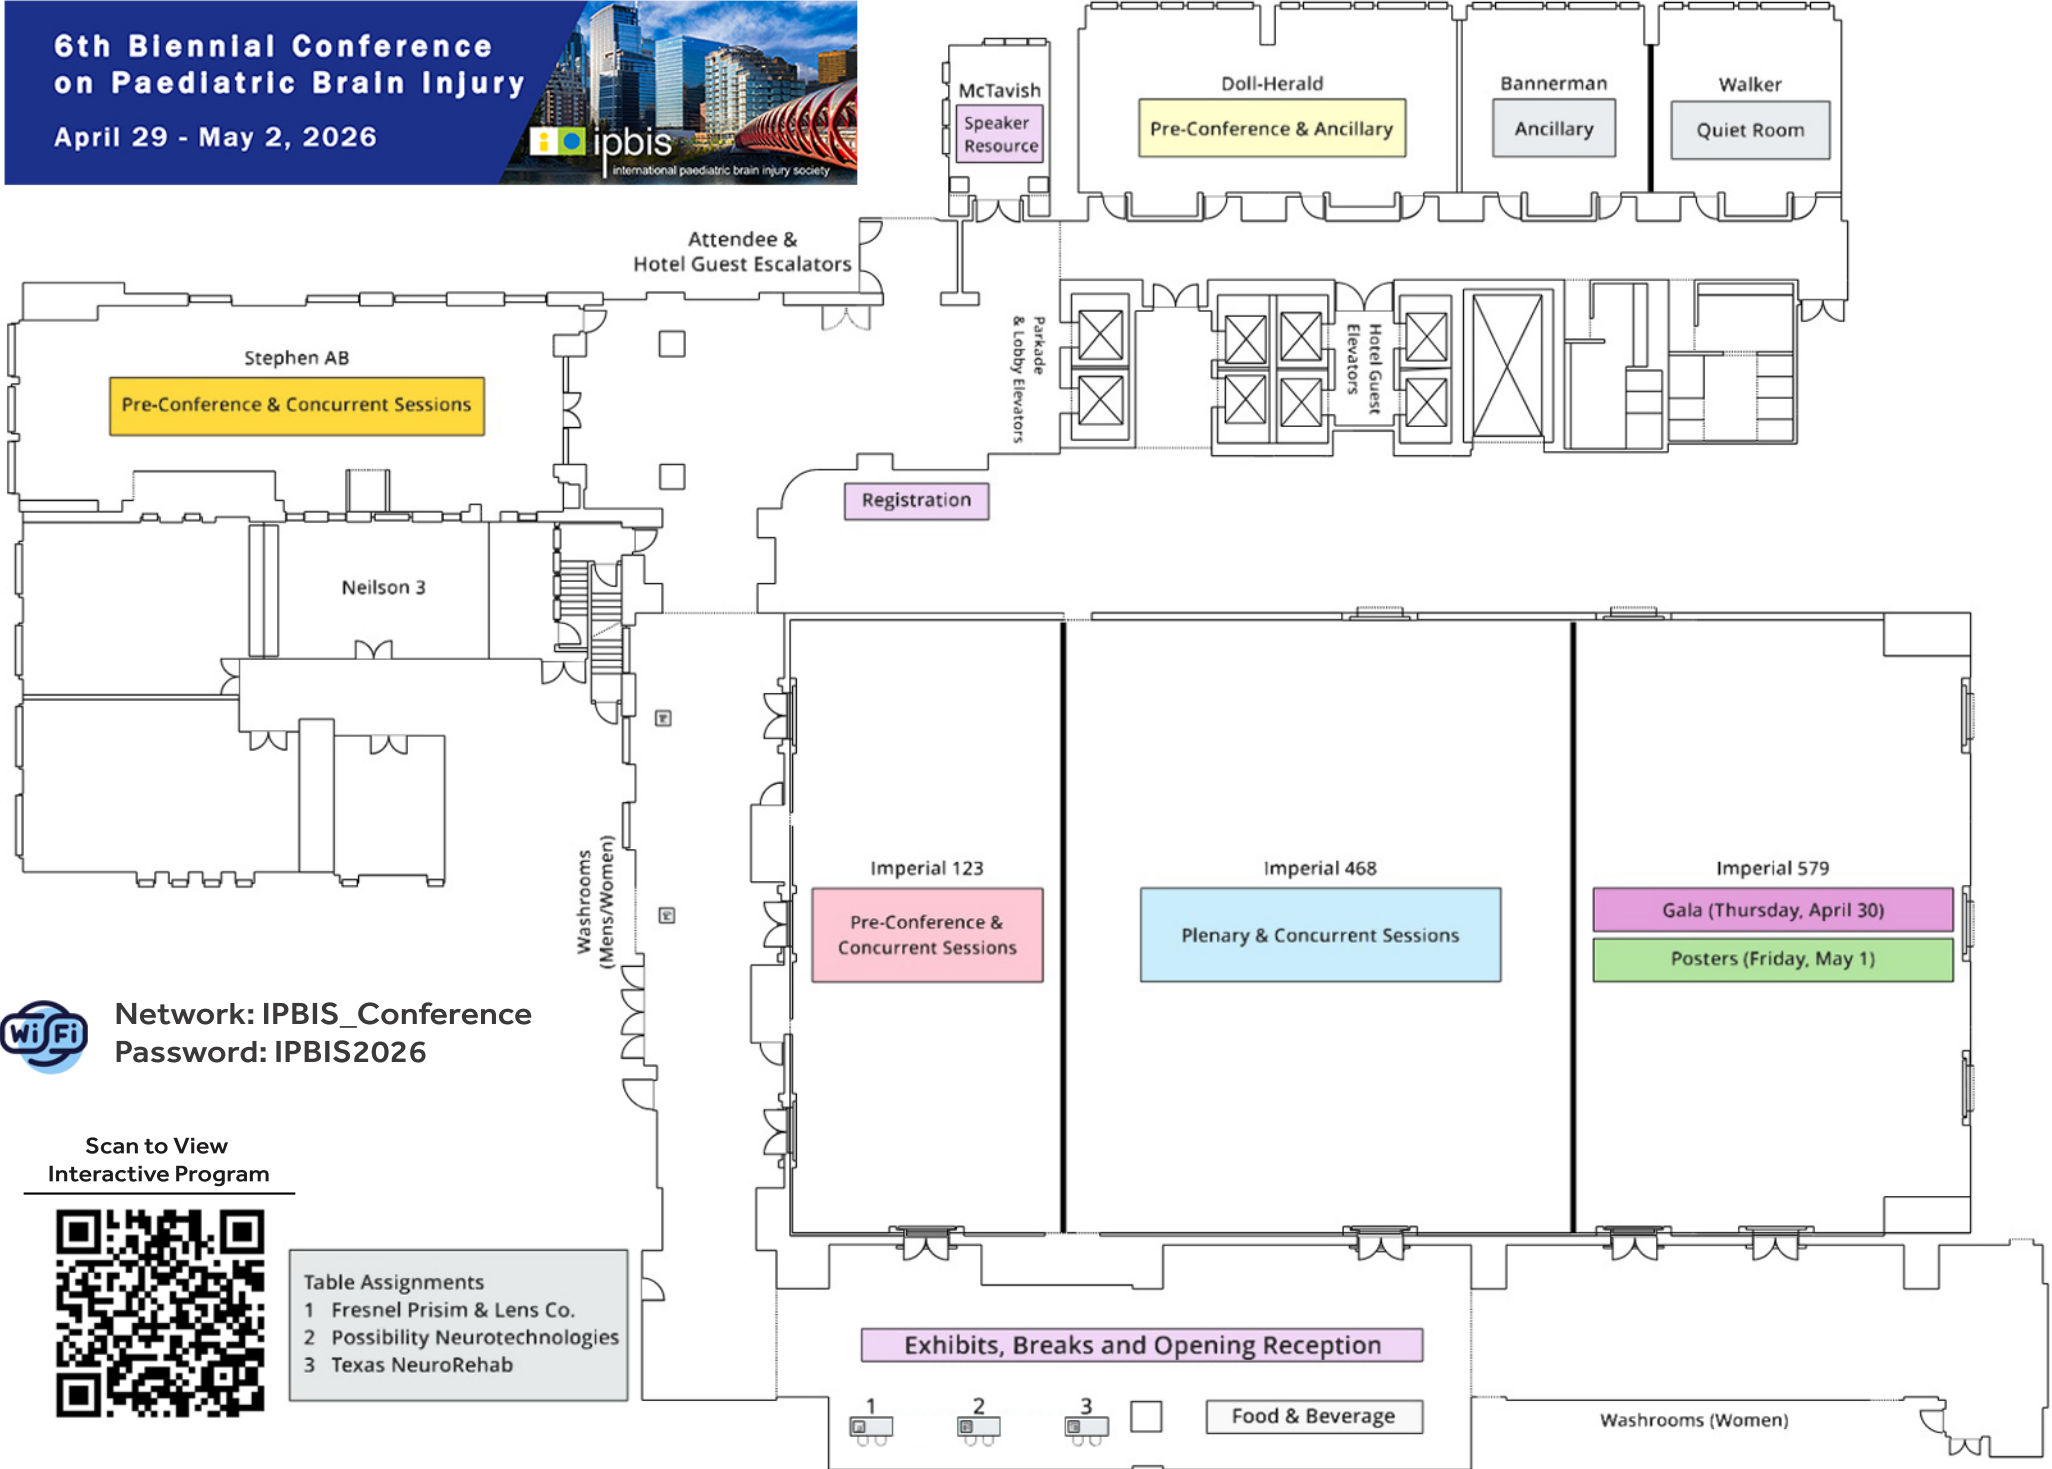

6th Biennial Conference on Paediatric Brain Injury

April 29 - May 2, 2026

Network: IPBIS_Conference
Password: IPBIS2026

Scan to View
Interactive Program

Table Assignments

- 1 Fresnel Prism & Lens Co.
- 2 Possibility Neurotechnologies
- 3 Texas NeuroRehab